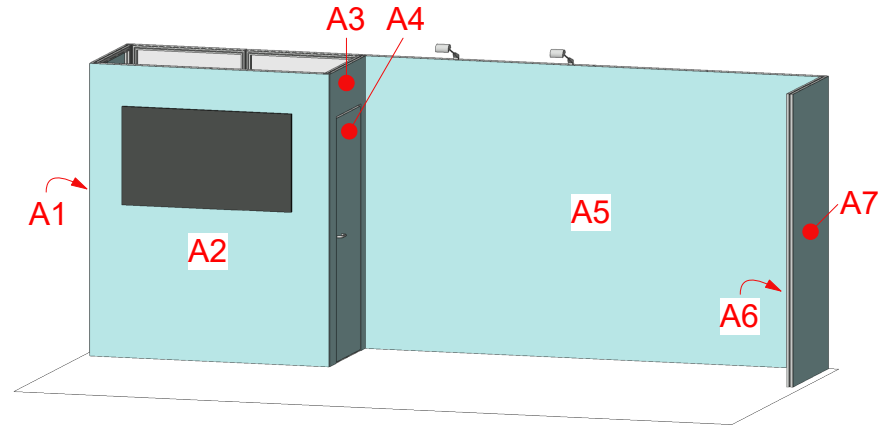

All Raster Art (jpg, tiff, pbg, etc.) must be at least **100 DPI** at print size.

All Raster Art (jpg, tiff, pbg, etc.) must be at least **100 DPI** at print size.

A5
SEG Graphic
Safe/Live Area
151.843" W x 94.843" H
Image Area
153.843" W x 96.843" H

A6
SEG Graphic
Safe/Live Area
37.843" W
x 94.843" H
Image Area
39.843" W
x 96.843" H

A7
SEG Graphic
Safe/Live Area
39.921" W
x 94.843" H
Image Area
41.921" W
x 96.843" H